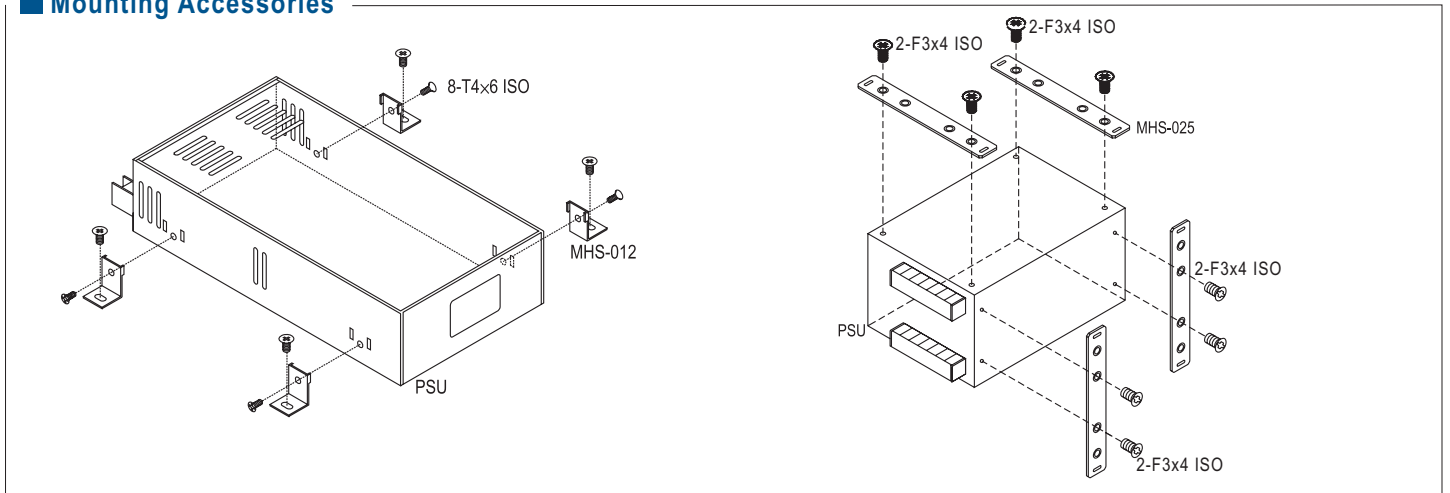

DIN Rail Accessories

Mounting Accessories

ITEM	Order No.	Case	Model
	DRL-01	903 905 931 932 971	S-40, D-30, T-30, S-15, S-25, RS-25, NES-15 RS-35, NES-25 RS-15
	DRL-02	901 902 906 915 916 920	S-50, S-60, D-60, S-100, S-100F, SD-100, S-150, SD-150, D-120, SP-100, SP-150, SP-200, SP-75,
	DRL-03	911 912	S-240, S-320, SP-320,
	DRL-03A	980 987	SP-240, HRP(G)-300
	DRP-01	901, 902 903, 906 912, 931 932	All models
	DRP-02	905 / 915 916 / 920	S-15, S-25, ... / SP-100, ... SP-150, SP-200, ... / SP-75, ...
		928	USP-225,
	DRP-03	DRP-01 DRL-01~03	All models

ITEM	Order No.	Case	Model
	MHS012	912, 915 916, 935 939, 940 977, 980 986, 987	S-201, S-320, S-350, SP-100, SP-150, SP-200, SP-320, SE-450/1000, MP450/650/1000, SP-240, HRP-300/600
	MHS013	919 926	PSP-500, SP-750, SE-600
	MHS014	952	RSP-1000, SD-1000
	MHS025	910	SP-500, PSP-600.....
	MHS026	943	RSP-1500
	MHS027	971A 931	RS-15 RS-25
		NEW	
	TBC-05	901 903 905 932	SD-50, S-60 S-40, NES-50, RS-75 S-25, SD-25, NES-35, RS-50 NES-25, RS-35
		NEW	
Cover for terminal block	TBC-07	901 902 902A 903 905 906	D/ID-60, NED/T-75, RD-85, NES-100, RS-100, T-60 S-100F, RD-125, NES-150, RS-150, SD-100 HRP-200 NED/T-50, RD/RID-65, T-40 NES-25, RS-35
	TBC-08	901 906	AD-155, ADD/ADS-155 D/T/Q-120,