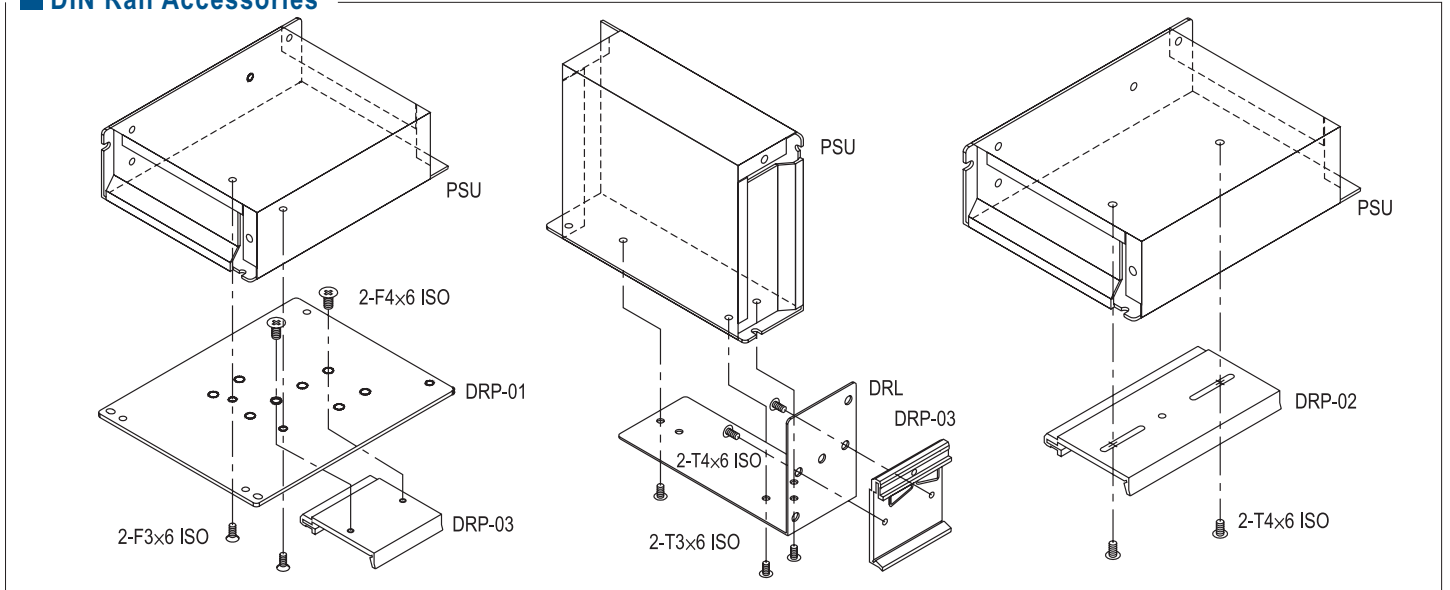

DIN Rail Accessories

Mounting Accessories

ITEM	Order No.	Case	Model
	DRL-01	903 905 931 932 971	S-40, D-30, T-30, S-15, S-25, RS-25, NES-15 RS-35, NES-25 RS-15
	DRL-02	901 902 906 915 916 920	S-50, S-60, D-60, S-100, S-100F, SD-100, S-150, SD-150, D-120, SP-100, SP-150, SP-200, SP-75,
	DRL-03	911 912	S-240, S-320, SP-320,
	DRL-03A	980 987	SP-240, HRP(G)-300
	DRP-01	901, 902 903, 906 912, 931 932	All models
	DRP-02	905 / 915 916 / 920	S-15, S-25, ... / SP-100, ... SP-150, SP-200, ... / SP-75, ...
		928	USP-225,
	DRP-03	DRP-01 DRL-01~03	All models

ITEM	Order No.	Case	Model
	MHS012	912, 915 916, 935 939, 940 977, 980 986, 987	S-201, S-320, S-350, SP-100, SP-150, SP-200, SP-320, SE-450/1000, MP450/650/1000, SP-240, HRP-300/600
	MHS013	919 926	PSP-500, SP-750, SE-600
	MHS014	952	RSP-1000, SD-1000
	MHS025	910	SP-500, PSP-600.....
	MHS026	943	RSP-1500
	MHS027	971A 931	RS-15 RS-25
		NEW	
	TBC-05	901 903 905 932	SD-50, S-60 S-40, NES-50, RS-75 S-25, SD-25, NES-35, RS-50 NES-25, RS-35
		NEW	
Cover for terminal block	TBC-07	901 902 902A 903 905 906	D/ID-60, NED/T-75, RD-85, NES-100, RS-100, T-60 S-100F, RD-125, NES-150, RS-150, SD-100 HRP-200 NED/T-50, RD/RID-65, T-40 NES-25, RS-35
	TBC-08	901 906	AD-155, ADD/ADS-155 D/T/Q-120,