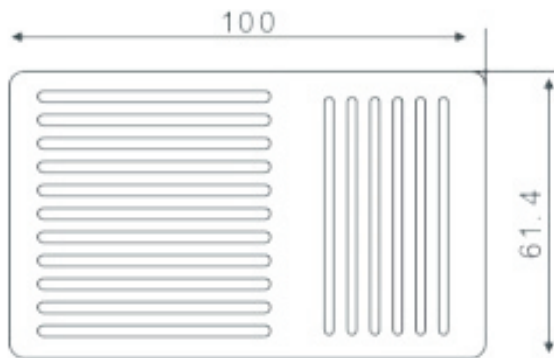

SWITCH

Foot Pedal Switch

L-KLS7-ECFS-01

KLS P/N:L-KLS7-ECFS-01
Material:Plastic
Rated value:10A 250VAC
Switch type:RV type micro switch
Contact form:one close and one open
Rated insulation voltage - 250V
Rated impulse withstand voltage - 1000V
Pollution degree - 1
Conditional short circuit current - 20A